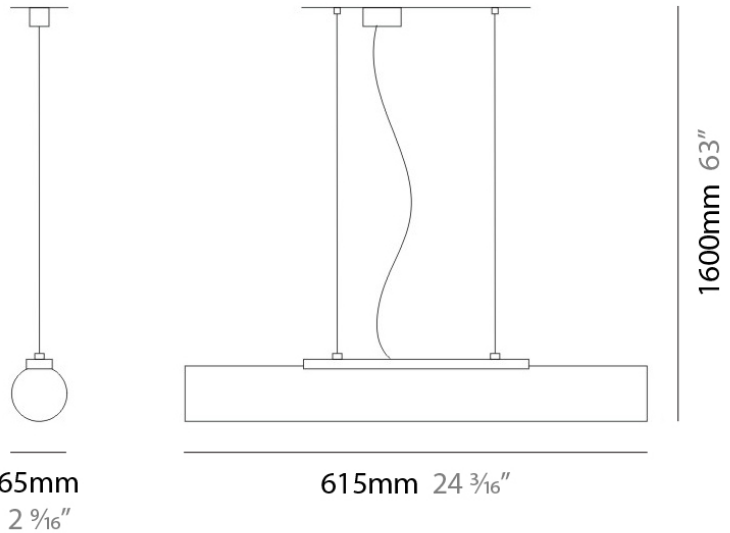

Division: Design

Mounting Type: Suspension

Mounting Location: Ceiling

Subcategory: Ambient

PHYSICAL

Shape: Cylinder

Length (mm): 615

Length (in): 24 ³/₁₆

Width (mm): 65

Width (in): 2 ³/₁₆

Max. Overall Height (mm): 1600

Max. Overall Height (in): 63

Light Distribution: Omnidirectional

Weight (kg): 2.3

Weight (lbs): 5

Diffuser: Satin White Glass

IP rating: IP20

OLYMPIA SURFACE

D23036

PROJECT
TYPE
NOTES
QUANTITY
DATE

GENERAL

Series: Olympia
 Division: Design
 Mounting Type: Surface
 Mounting Location: Wall
 Subcategory: Ambient

PHYSICAL

Shape: Cylinder
 Length (mm): 615
 Length (in): 24 ³/₁₆
 Height (mm): 65
 Height (in): 2 ⁹/₁₆
 Extension (mm): 88
 Extension (in): 3 ⁷/₁₆
 Light Distribution: Omnidirectional
 Weight (kg): 1.8
 Weight (lbs): 4
 Diffuser: Satin White Glass
 Fixture Finish: GRY
 Fixture Material: Metal